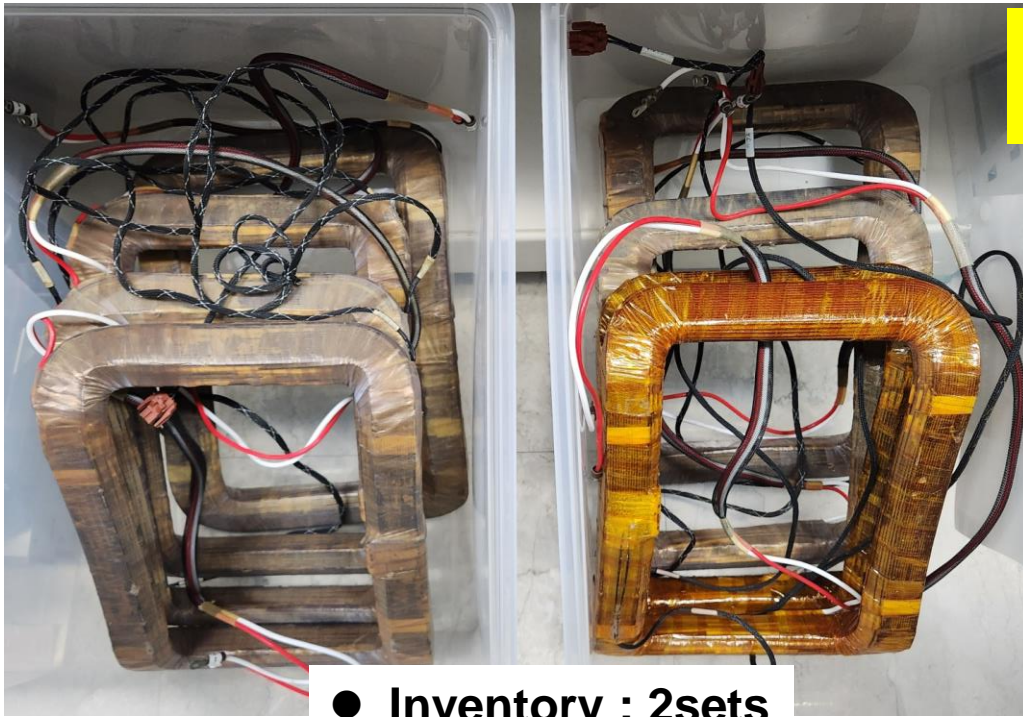

P-5000 MxP CAHMBER PARTS

0040-09893

CHAMBER BODY,R2,EDGES GAS FEED

- Cleaned
- Inventory : 2EA

**0090-09244,
COIL, MAGNET**

● Inventory : 2sets

● Inventory : 2sets

R2 SHIELD

- 0020-34173 1 [0] COVER,SHIELD,SIDE,HINGE,R2
- 0040-31885 1 [0] SHIELD- FRONT , R2 5000
- 0040-31886 1 [0] SHIELD- RIGHT , R2 5000
- 0040-31887 1 [0] SHIELD- REAR, RIGHT , R2, 5000
- 0040-31888 1 [0] SHIELD- REAR, LEFT , R2, 5000
- 0040-31889 1 [0] SHIELD- LEFT , R2 5000
- 0040-31890 1 [0] COVER-SHIELD, FRONT, R2

● Inventory : 1set

Accessory parts-1

0010-10448

Accessory parts- 2

- Inventory : 1EA

- Inventory : Parts in the photo

Accessory parts- 3

- Inventory : Parts in the photo

Accessory parts- 4

- Inventory : Parts in the photo